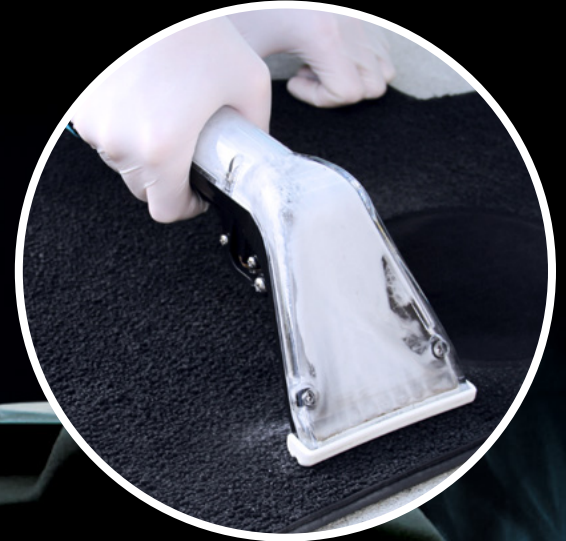

Includes:

- 8400P Air Lite™ 4" upholstery tool
- 8' vacuum and internal solution hose combo
- Heatguard™ Hose Wrap
- 25' 12/3 extension cord